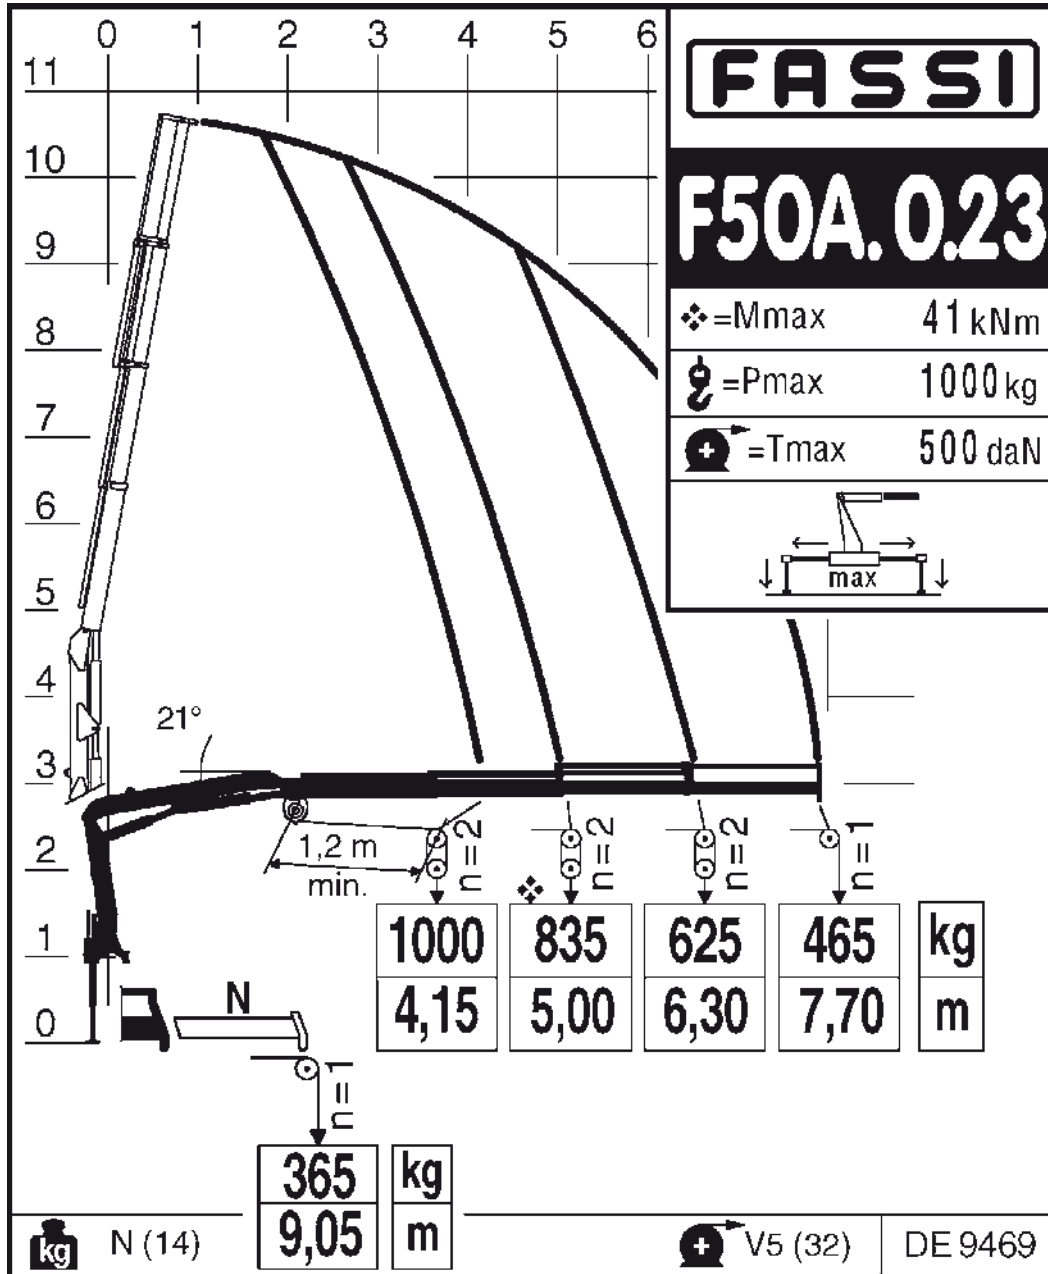

Fassi F50A.0.23

Platform: Iveco 4x4 Daily
Deck Length: 2.1m
Trailer Deck Length: 6.0m
Trailer Maximum Payload: 2150 Kg
Trailer Maximum Payload: 3.3m

Maximum Lift: 2160 Kg @ 2m
Maximum reach (hydraulic): 465 Kg @ 7.7 m
Maximum reach (manual): 365 Kg @ 9.05m
Maximum Payload: 1000 Kg

Fassi Crane Load Chart

The charts that have been included have been reproduced from manufacturer specifications, and while every effort has been made to ensure their accuracy, we do not accept any responsibility for errors or omissions.

4.7

Tonne/Metre

Truck Loader Crane

Fassi Crane Load Chart (Winch)

**Safety first.
McLeod first.**

4.7

Tonne/Metre

Truck Loader Crane