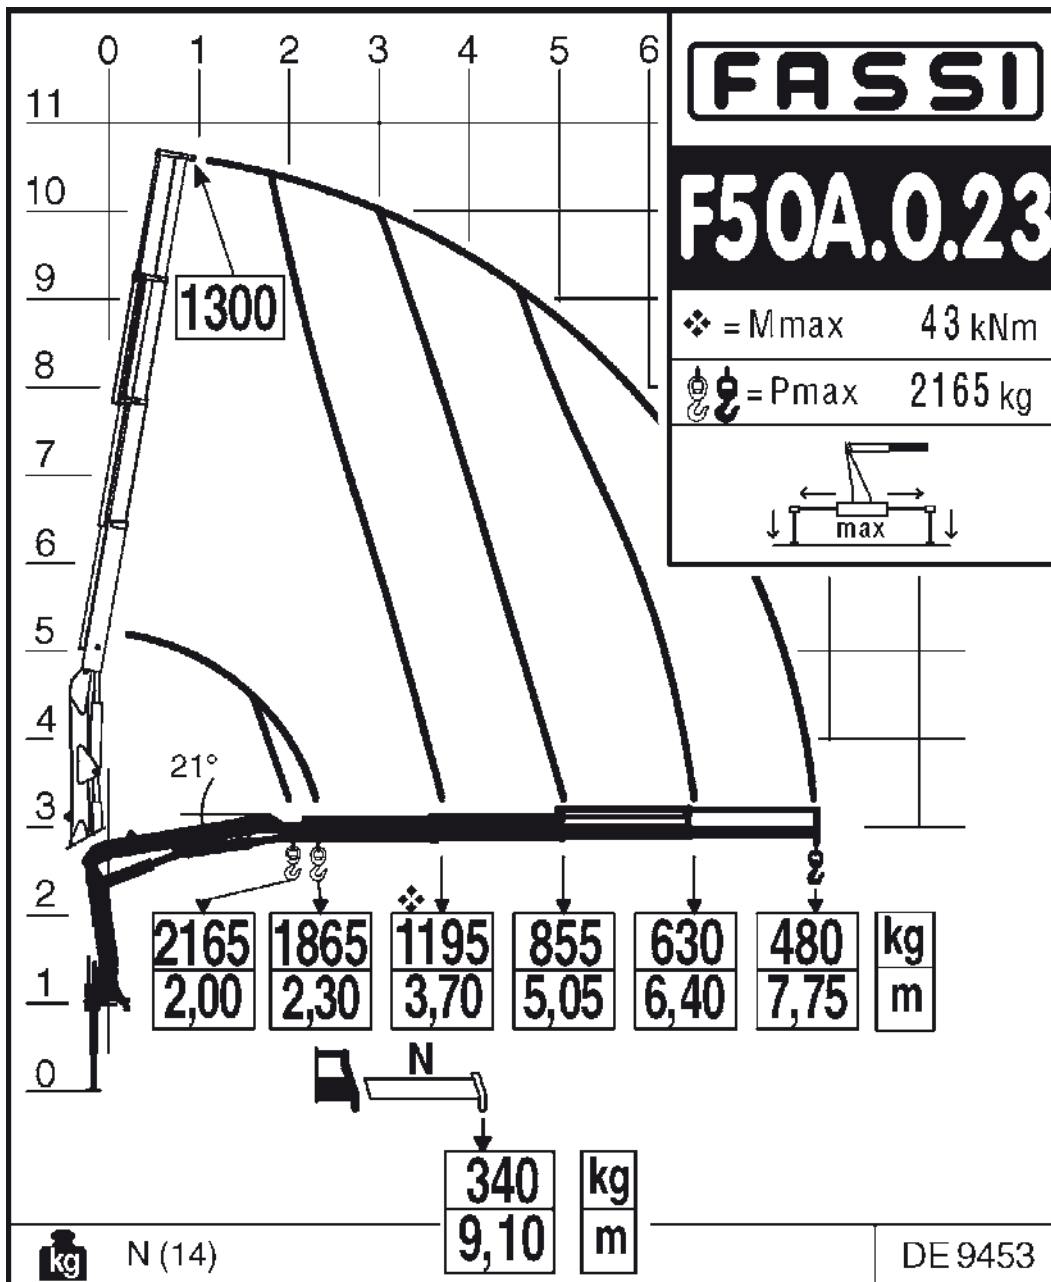

Fassi F50A.0.23

Platform: Iveco 4x4 Daily
Deck Length: 2.1m
Trailer Deck Length: 6.0m
Trailer Maximum Payload: 2150 Kg
Trailer Maximum Payload: 3.3m

Maximum Lift: 2160 Kg @ 2m
Maximum reach (hydraulic): 465 Kg @ 7.7 m
Maximum reach (manual): 365 Kg @ 9.05m
Maximum Payload: 1000 Kg

Fassi Crane Load Chart

The charts that have been included have been reproduced from manufacturer specifications, and while every effort has been made to ensure their accuracy, we do not accept any responsibility for errors or omissions.

4.7

Tonne/Metre

Truck Loader Crane

Fassi Crane Load Chart (Winch)

**Safety first.
McLeod first.**

4.7

Tonne/Metre

Truck Loader Crane