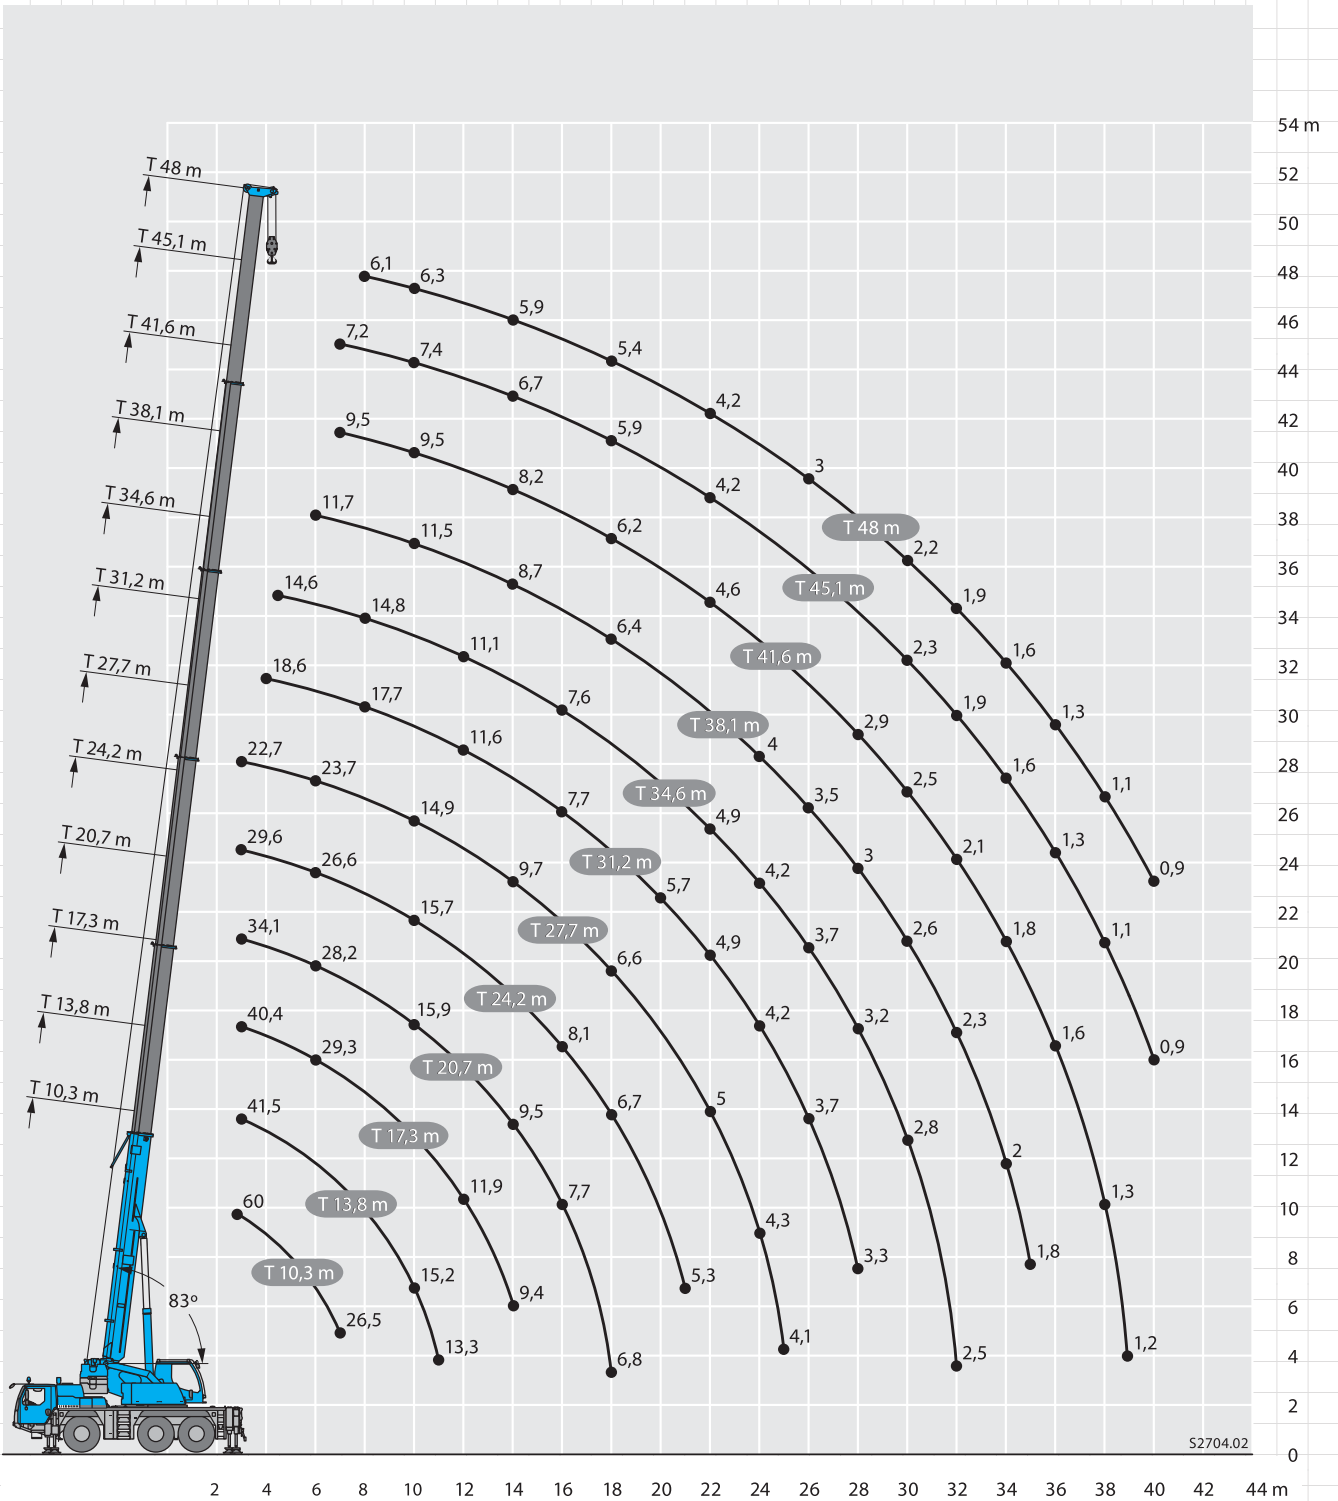

60 Tonne

All Terrain

MCLEOD

CRANES | HIABS | TRANSPORT
DRILLING RIG LOGISTICS
LIFT ENGINEERING & CONSULTANCY

Liebherr LTM1060 3.1

Lift Capacity: 60.0 Tonne
Boom Length: 48.0 m
Fly Length: 9.5-16.0 m

Main Hook Weight: 280 Kg
Aux Hook Weight: 95 Kg
Line Pull: 4.5 Tonne

60

Tonne

All Terrain

60
Tonne

All Terrain

60 Tonne Working Range

12.8 Tonne FULL Counterweight

Requires Delivery of Counterweight

t_250_21001_00_000 / 22001_00_000 / 23001_00_000

60

Tonne

All Terrain

60
Tonne

All Terrain

60 Tonne Working Range

12.8 Tonne FULL Counterweight + Fly

60
Tonne

All Terrain