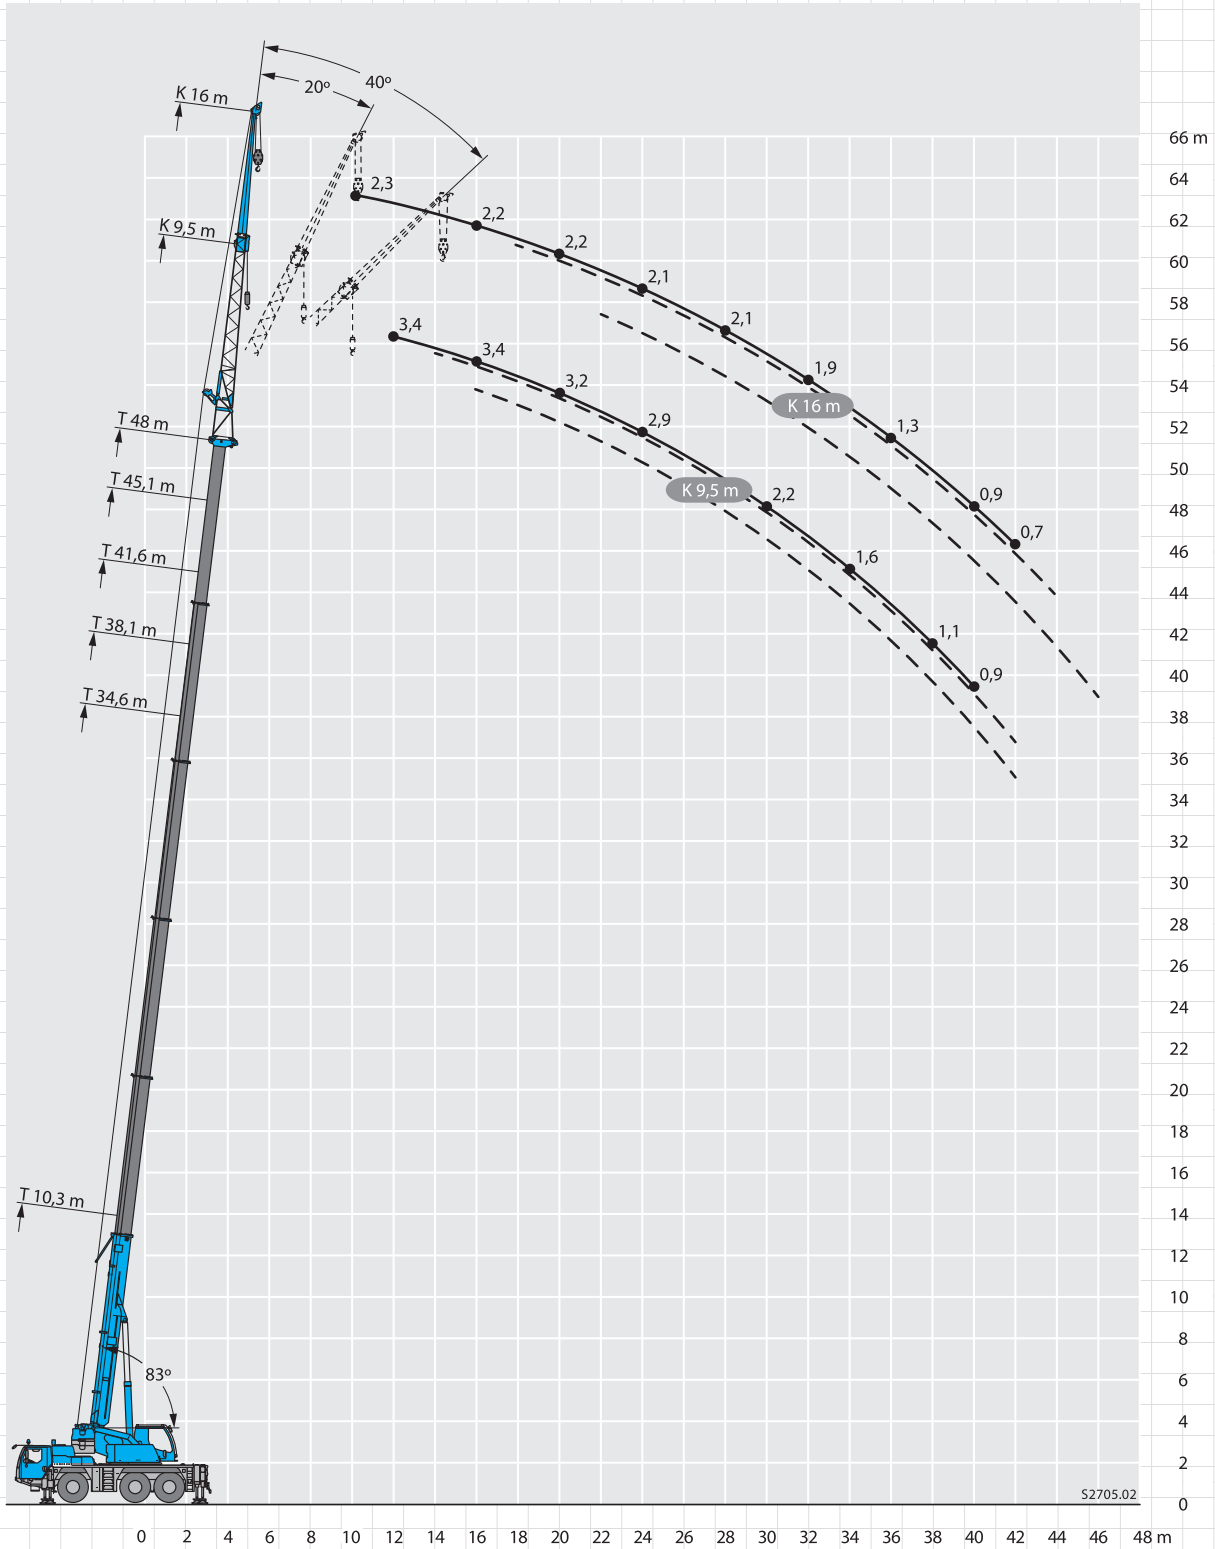

60

Tonne

All Terrain

60 Tonne Fly Rating Chart

12.8 Tonne FULL Counterweight + Fly

Requires Delivery of Counterweight

	10,3 m 9,5 m			34,6 m 9,5 m			38,1 m 9,5 m			41,6 m 9,5 m			45,1 m 9,5 m			48 m 9,5 m			
	0°	20°	40°	0°	20°	40°	0°	20°	40°	0°	20°	40°	0°	20°	40°	0°	20°	40°	
3	7,9																		3
3,5	7,7	6,7																	3,5
4	7,4	6,7																	4
4,5	7,1	6,7																	4,5
5	6,8	6,7																	5
6	6,3	6,5	5,2	7,6															6
7	5,8	6,1	5,2	7,6			6,3												7
8	5,2	5,7	5,2	7,5			6,4			5,3									8
9	4,7	5,3	5,1	7,4	6,5		6,3			5,3									9
10	4,2	4,9	4,9	7,2	6,4		6,3	5,8		5,3									10
12	3,3	4	4,2	7	6,1	5,2	6,1	5,6	4,3	5,3	5		3,9	4		3,4			12
14	2,7	3,3	3,4	6,7	5,8	5,1	6	5,4	4,9	5,2	4,8	4,5	3,9	3,9		3,4	3,4		14
16	2	2,5	2,4	6,4	5,5	4,9	5,8	5,2	4,7	5	4,7	4,3	3,8	3,8	3,6	3,4	3,4	3,3	16
18				5,8	5,3	4,7	5,5	5	4,5	4,8	4,5	4,2	3,7	3,6	3,5	3,3	3,3	3,2	18
20				5,2	5	4,6	4,7	4,8	4,3	4,5	4,2	4,1	3,6	3,5	3,3	3,2	3,2	3,1	20
22				4,4	4,7	4,3	4,3	4,3	4,1	4	4	3,9	3,4	3,4	3,2	3,1	3	3	22
24				3,8	4	4	3,8	3,8	4	3,6	3,7	3,7	3,3	3,2	3,1	2,9	2,9	2,9	24
26				3,4	3,5	3,6	3,4	3,5	3,6	3,3	3,2	3,4	3	3,1	3	2,8	2,8	2,8	26
28				3,1	3,1	3,2	3	3,1	3,1	2,9	3	3	2,6	2,8	2,9	2,5	2,7	2,7	28
30				2,8	2,8	2,9	2,6	2,8	2,8	2,5	2,7	2,8	2,2	2,4	2,6	2,2	2,4	2,5	30
32				2,5	2,6	2,7	2,3	2,4	2,5	2,1	2,3	2,4	1,9	2,1	2,2	1,8	2	2,2	32
34				2,2	2,3		2	2,1	2,2	1,8	2	2,1	1,6	1,8	1,9	1,6	1,7	1,9	34
36				1,9	2		1,7	1,8		1,5	1,7	1,8	1,3	1,5	1,6	1,3	1,5	1,6	36
38				1,7	1,7		1,4	1,5		1,3	1,4		1,1	1,2	1,3	1,1	1,2	1,3	38
40				1,4			1,2	1,3		1,1	1,2		0,9	1	1,1	0,9	1	1,1	40
42							1,1	1,1		0,9	1		0,8	0,8		0,8	0,8	0,8	42
44							0,9			0,7	0,8								44

t_250_11001_00_000 / 12001_00_000 / 13001_00_000

	10,3 m 16 m			34,6 m 16 m			38,1 m 16 m			41,6 m 16 m			45,1 m 16 m			48 m 16 m			
	0°	20°	40°	0°	20°	40°	0°	20°	40°	0°	20°	40°	0°	20°	40°	0°	20°	40°	
3	4,1																		3
3,5	4,1																		3,5
4	4																		4
4,5	4																		4,5
5	3,9																		5
6	3,7																		6
7	3,6	3,9		3,9															7
8	3,4	3,7		3,9			3,5			3									8
9	3,2	3,5		3,8			3,4			3			2,6						9
10	3,1	3,4		3,8			3,4			3			2,6			2,3			10
12	2,8	3,1	2,4	3,7	3,1		3,3			3			2,6			2,3			12
14	2,6	2,8	2,3	3,5	3		3,2	2,8		2,9	2,7		2,6			2,3			14
16	2,3	2,6	2,3	3,4	2,9	2,4	3,2	2,8		2,9	2,6		2,5	2,4		2,2			16
18	2	2,5	2,2	3,3	2,8	2,4	3,1	2,7	2,3	2,8	2,5		2,5	2,3		2,2	2,2		18
20	1,7	2,1	2,1	3,2	2,7	2,3	3	2,6	2,3	2,7	2,5	2,2	2,5	2,3	2,1	2,2	2,2		20
22	1,4	1,7	2	3	2,6	2,3	2,9	2,5	2,2	2,7	2,4	2,2	2,4	2,2	2,1	2,2	2,1	2	22
24				2,9	2,5	2,2	2,8	2,4	2,2	2,6	2,3	2,2	2,4	2,2	2,1	2,1	2,1	2	24
26				2,8	2,4	2,2	2,7	2,4	2,2	2,5	2,3	2,1	2,3	2,2	2,1	2,1	2,1	2	26
28				2,6	2,4	2,2	2,6	2,3	2,1	2,5	2,2	2,1	2,3	2,1	2,1	2,1	2	2	28
30				2,5	2,3	2,2	2,4	2,3	2,1	2,3	2,2	2,1	2,2	2,1	2	2,1	2	2	30
32				2,3	2,2	2,2	2,3	2,2	2,1	2,2	2,2	2,1	2	2,1	2	1,9	2	1,9	32
34				2,1	2,2	2,1	2,1	2,1	2,1	1,9	2	2,1	1,7	2	2	1,6	1,9	1,9	34
36				2	2	2,1	1,8	1,9	2	1,7	1,9	1,9	1,4	1,7	1,9	1,3	1,6	1,8	36
38				1,8	1,9	1,9	1,6	1,8	1,9	1,4	1,6	1,8	1,2	1,4	1,6	1,1	1,4	1,6	38
40				1,5	1,7		1,4	1,5	1,6	1,2	1,4	1,5	1	1,2	1,4	0,9	1,2	1,3	40
42				1,4	1,5		1,2	1,3		1	1,2	1,3	0,8	1	1,1	0,7	1	1,1	42
44				1,2	1,3		1	1,1		0,8	1	1,1		0,8	0,9		0,9	0,9	44
46				1			0,8	0,9			0,8				0,7		0,7	0,7	46
48				0,9			0,7	0,8											48

t_250_21001_00_000 / 22001_00_000 / 23001_00_000

60

Tonne

All Terrain

60
Tonne

All Terrain

60 Tonne Working Range

12.8 Tonne FULL Counterweight + Fly

Requires Delivery of Counterweight

**Safety first.
McLeod first.**

60
Tonne
All Terrain