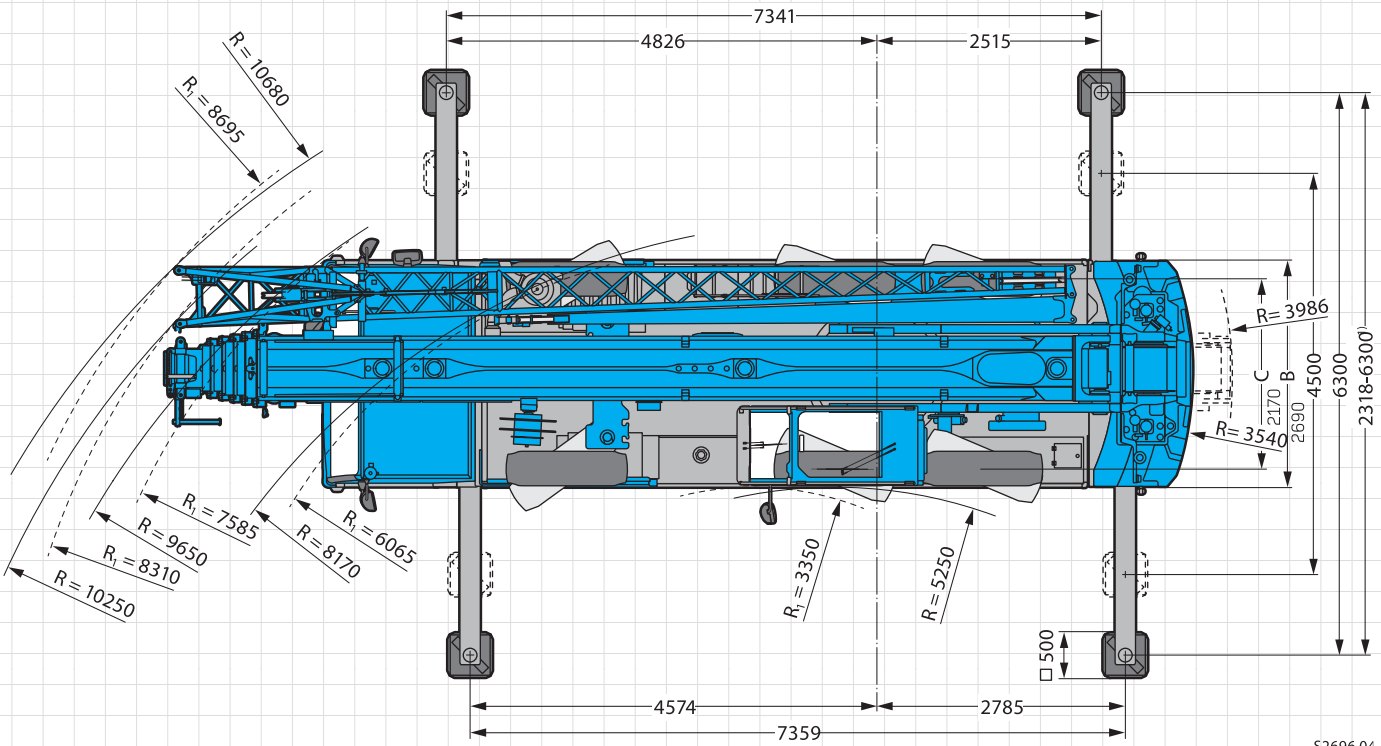

60 Tonne

All Terrain

MCLEOD

CRANES | HIABS | TRANSPORT
DRILLING RIG LOGISTICS
LIFT ENGINEERING & CONSULTANCY

Liebherr LTM1060 3.1

Lift Capacity: 60.0 Tonne
Boom Length: 48.0 m
Fly Length: 9.5-16.0 m

Main Hook Weight: 280 Kg
Aux Hook Weight: 95 Kg
Line Pull: 4.5 Tonne

60

Tonne

All Terrain

60
Tonne

All Terrain

60 Tonne Working Range

12.8 Tonne FULL Counterweight

Requires Delivery of Counterweight

t_250_21001_00_000 / 22001_00_000 / 23001_00_000

60

Tonne

All Terrain

60
Tonne

All Terrain

60 Tonne Working Range

12.8 Tonne FULL Counterweight + Fly

Requires Delivery of Counterweight

**Safety first.
McLeod first.**

60
Tonne
All Terrain

60
Tonne

All Terrain

60 Tonne Dimensions

S2696.04

**Safety first.
McLeod first.**