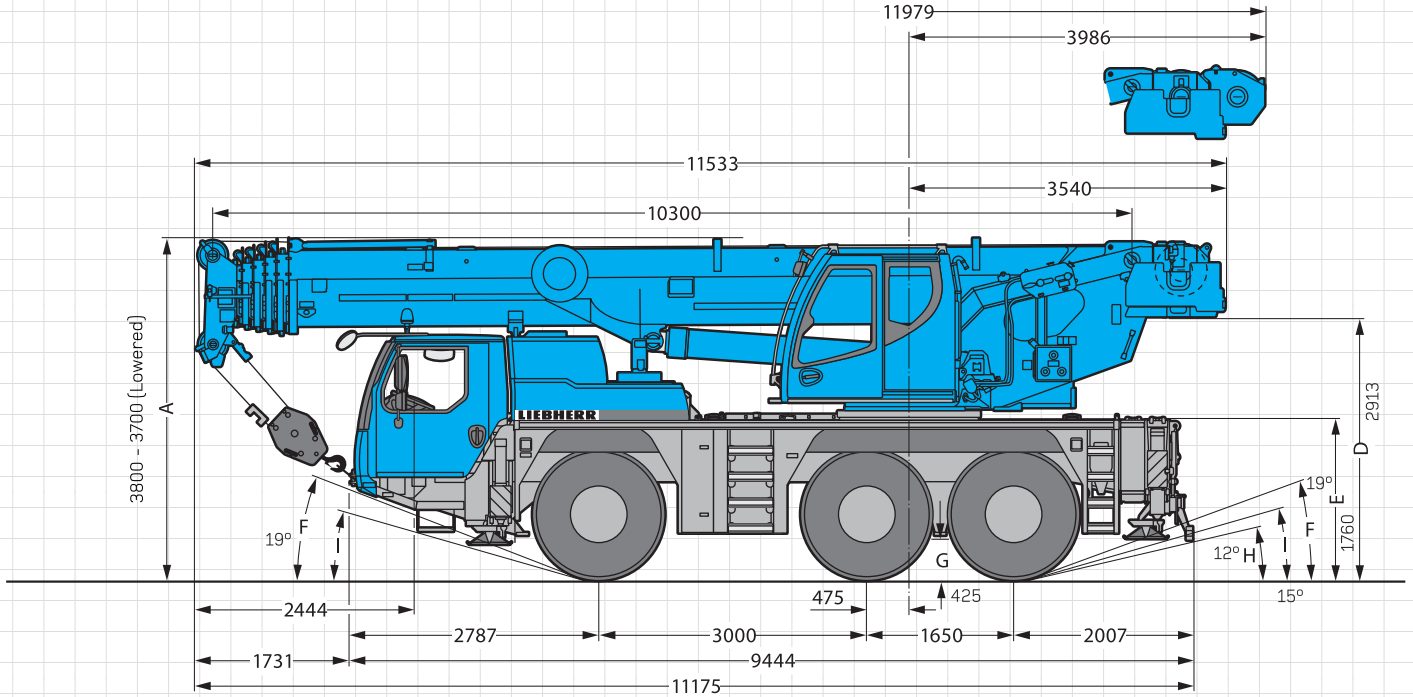

60 Tonne

All Terrain

MCLEOD

CRANES | HIABS | TRANSPORT
DRILLING RIG LOGISTICS
LIFT ENGINEERING & CONSULTANCY

Liebherr LTM1060 3.1

Lift Capacity: 60.0 Tonne
Boom Length: 48.0 m
Fly Length: 9.5-16.0 m

Main Hook Weight: 280 Kg
Aux Hook Weight: 95 Kg
Line Pull: 4.5 Tonne

60

Tonne

All Terrain

60
Tonne

All Terrain

60 Tonne Working Range

12.8 Tonne FULL Counterweight

Requires Delivery of Counterweight

t_250_21001_00_000 / 22001_00_000 / 23001_00_000

60

Tonne

All Terrain

60
Tonne

All Terrain

60 Tonne Working Range

12.8 Tonne FULL Counterweight + Fly

Requires Delivery of Counterweight

**Safety first.
McLeod first.**

60
Tonne
All Terrain

60
Tonne

All Terrain

60 Tonne Dimensions

S2696.04

**Safety first.
McLeod first.**