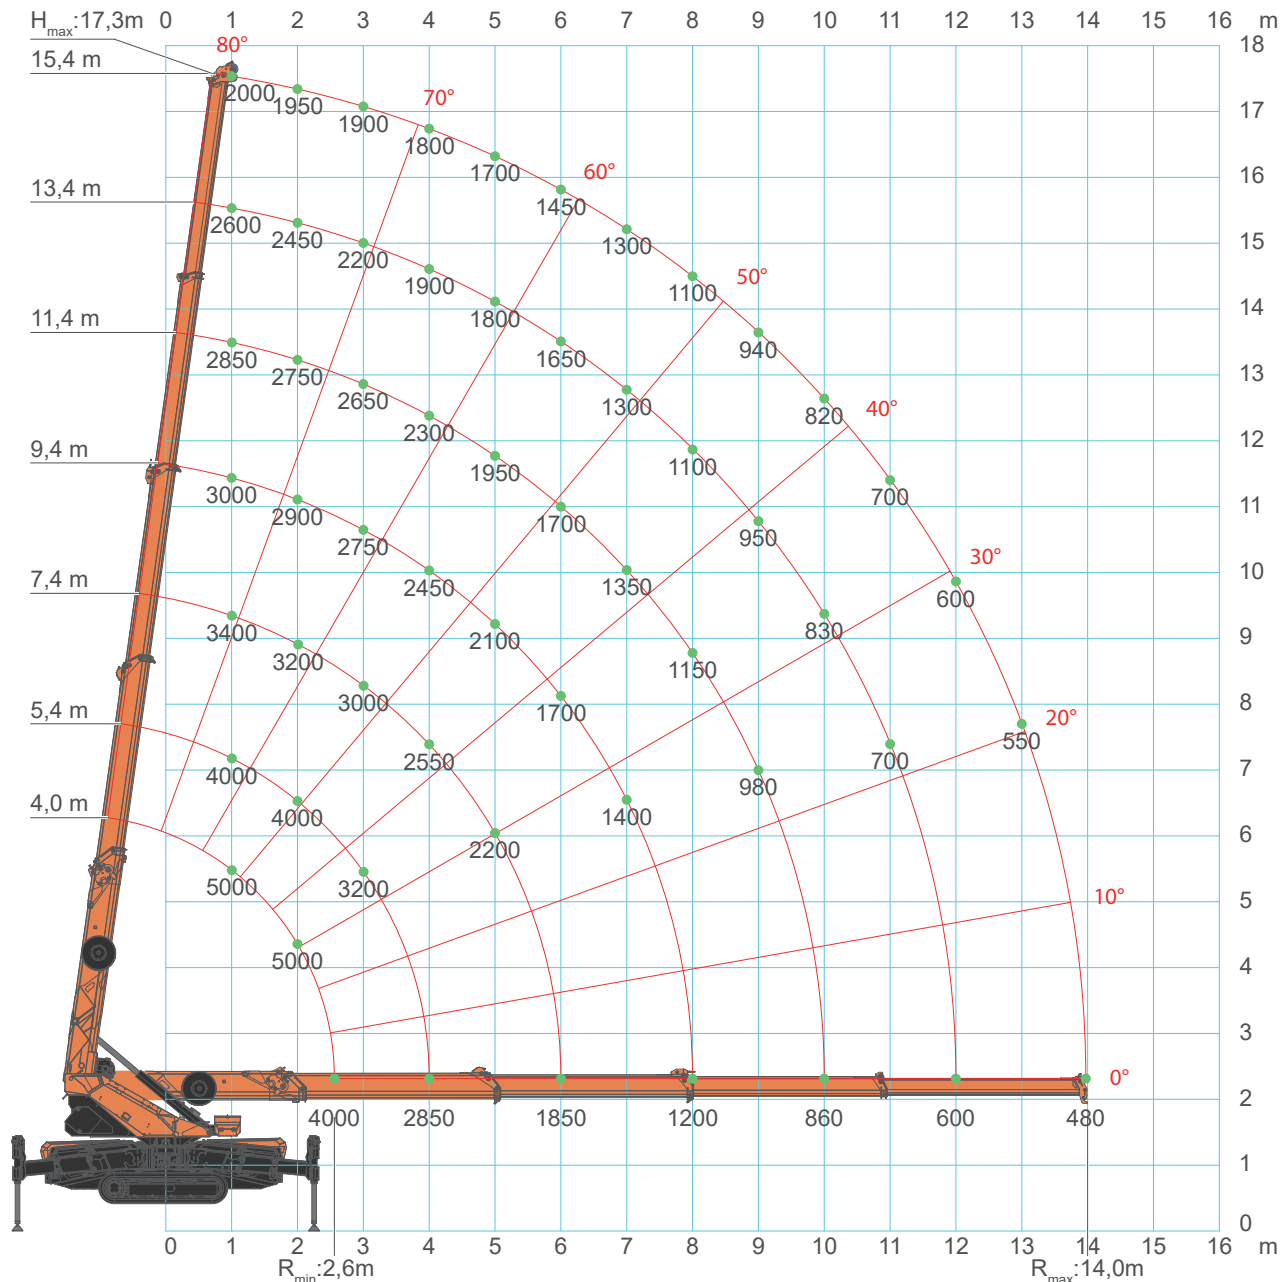

5.0
Tonne
Spider

5.0

Tonne

Spider

5.0 Tonne Jekko Dimensions

Jib Mounted Dimensions

**Safety first.
McLeod first.**

5.0

J: Stability level with J7 being the maximum and J2 the minimum, J1 is Pick&Carry only and J0 has no lifting capacity.

d: Perpendicular distance between the overturning line and the center of rotation.

5.0

Tonne

Spider

5.0

Tonne

Spider

5.0 Tonne Jekko Range

J6

5.0
Tonne
Spider