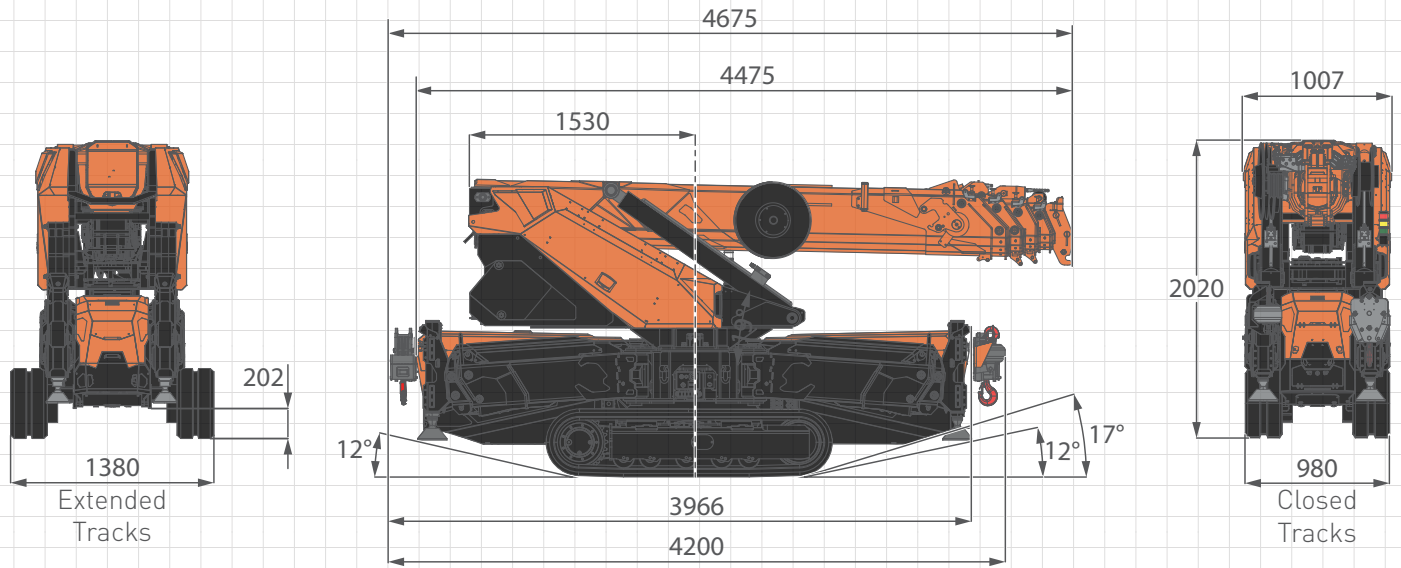

5.0
Tonne
Spider

MCLEOD

CRANES | HIABS | TRANSPORT
DRILLING RIG LOGISTICS
LIFT ENGINEERING & CONSULTANCY

Jekko SPX650

Lift Capacity: 5.0 Tonne
Boom Length: 14.5 m
Fly Length: 6.0 m

Main Hook Weight: 30 Kg
Aux Hook Weight: 30 Kg
Line Pull: 785 Kg

5.0
Tonne
Spider

5.0

Tonne

Spider

5.0 Tonne Jekko Dimensions

Jib Mounted Dimensions

**Safety first.
McLeod first.**

5.0

Tonne

Spider

5.0

Tonne

Spider

5.0 Tonne Jekko Stability

CRANE PERFORMANCE

	d = 1,10m	d = 1,35m	d = 1,67m	d = 1,85m	d = 2,25m	d = 2,60m
CRANE PERFORMANCE						J7
					J6	
				J5		
			J4			
		J3				
	J2					
J1 - PICK & CARRY						
J0 - No LIFTING CAPACITY						
STABILITY AREA						

5.0
Tonne
Spider