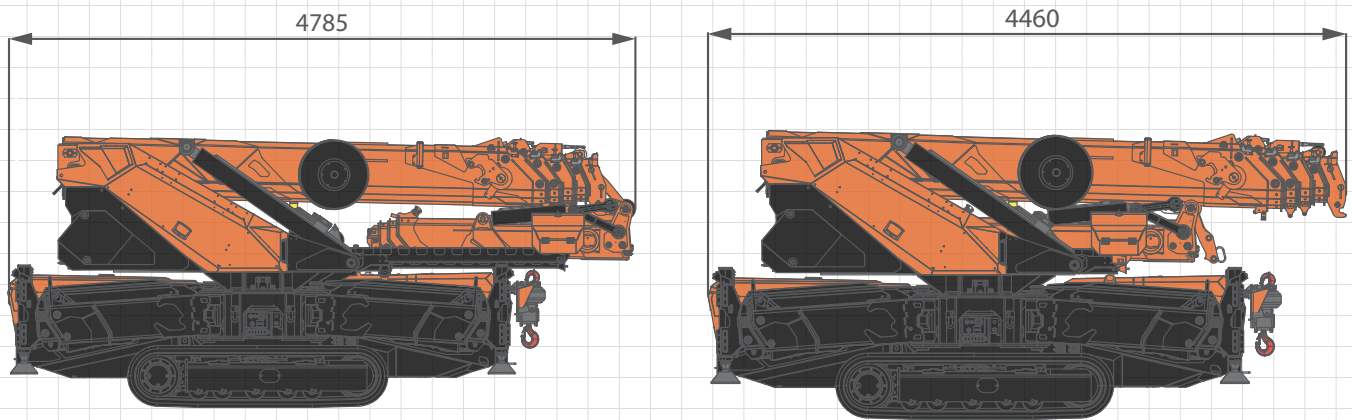

5.0
Tonne
Spider

MCLEOD

CRANES | HIABS | TRANSPORT
DRILLING RIG LOGISTICS
LIFT ENGINEERING & CONSULTANCY

Jekko SPX650

Lift Capacity: 5.0 Tonne
Boom Length: 14.5 m
Fly Length: 6.0 m

Main Hook Weight: 30 Kg
Aux Hook Weight: 30 Kg
Line Pull: 785 Kg

5.0
Tonne
Spider

5.0

Tonne

Spider

5.0 Tonne Jekko Dimensions

Jib Mounted Dimensions

**Safety first.
McLeod first.**

5.0

Tonne

Spider

5.0

Tonne

Spider

5.0 Tonne Jekko Stability

CRANE PERFORMANCE

	d = 1,10m	d = 1,35m	d = 1,67m	d = 1,85m	d = 2,25m	d = 2,60m
CRANE PERFORMANCE						J7
					J6	
				J5		
			J4			
		J3				
	J2					
J1 - PICK & CARRY						
J0 - No LIFTING CAPACITY						
STABILITY AREA						

5.0
Tonne
Spider