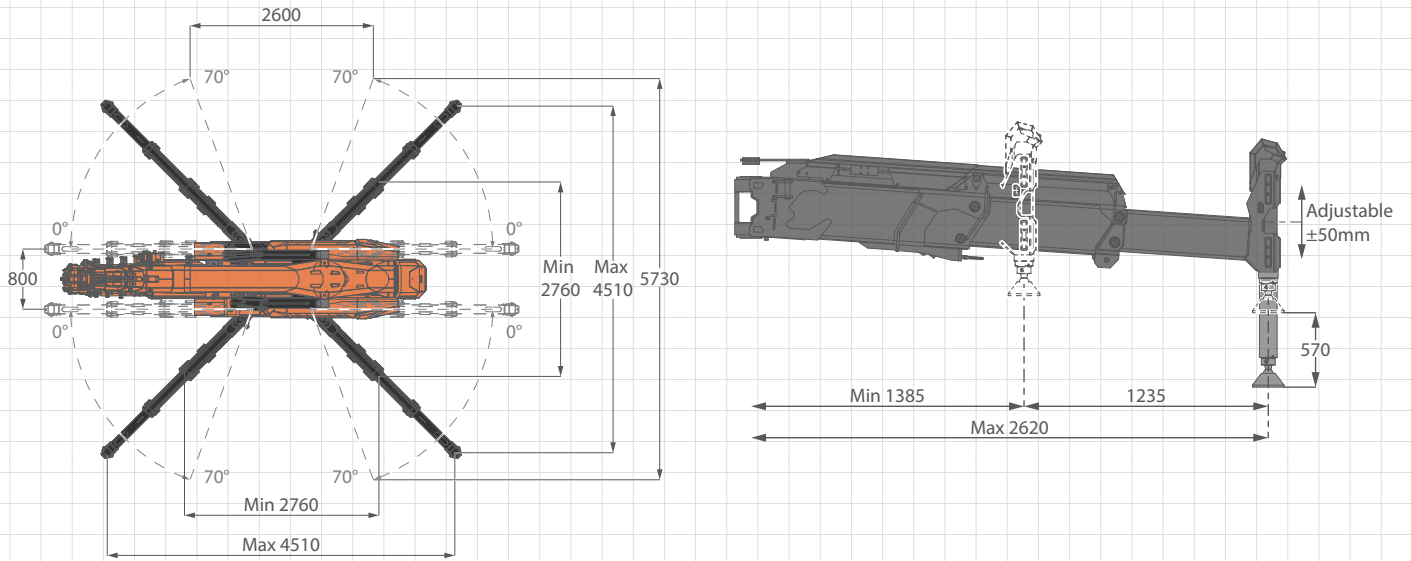

Tonne

Spider

5.0

Tonne

Spider

5.0 Tonne Jekko Stability

CRANE PERFORMANCE

	d = 1,10m	d = 1,35m	d = 1,67m	d = 1,85m	d = 2,25m	d = 2,60m
CRANE PERFORMANCE						J7
					J6	
				J5		
			J4			
		J3				
	J2					
J1 - PICK & CARRY						
J0 - No LIFTING CAPACITY						
STABILITY AREA						

J: Stability level with J7 being the maximum and J2 the minimum, J1 is Pick&Carry only and J0 has no lifting capacity.

d: Perpendicular distance between the overturning line and the center of rotation.

5.0
Tonne
Spider